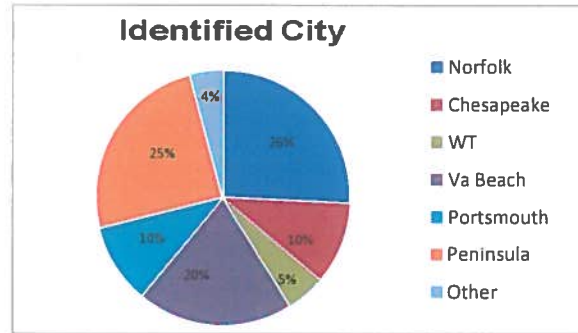

TOTAL HOUSING CRISIS HOTLINE			
	Total Pop.	% Reg Pop	% of Call Vol.
Norfolk	246,393	15%	26%
Chesapeake	235,429	14%	10%
WT	151,074	9%	5%
Va Beach	452,745	27%	20%
Portsmouth	96,201	6%	10%
Peninsula	486,934	29%	25%
Other			4%
TOTAL	1,668,776	100%	100%