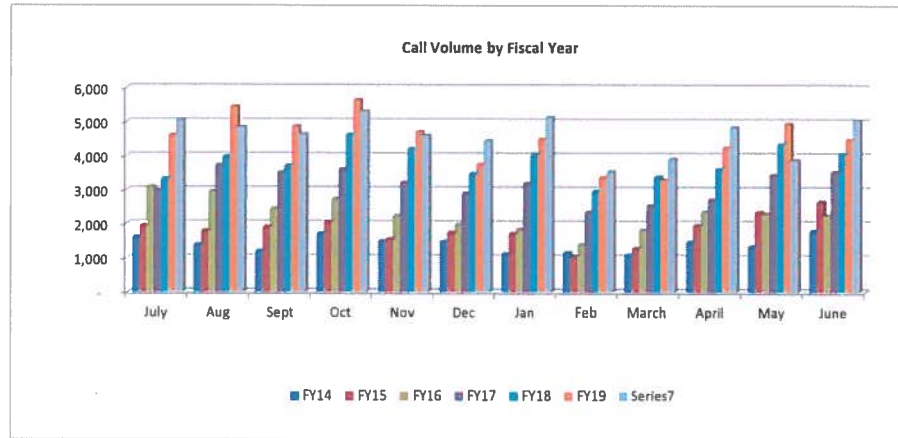

ForKids Regional Call Center
July 2019 - June 2020

CALLS	Jul	Aug	Sep	Oct	Nov	Dec	Jan	Feb	Mar	Apr	May	Jun	Total	Jun-19
Norfolk	1,141	1,112	1,082	1,247	1,225	1,211	1,435	944	1,012	1,298	1,112	1,417	14,236	1,084
Chesapeake	543	452	408	567	582	518	559	326	385	432	379	591	5,742	439
WT	301	242	243	284	190	212	269	195	205	206	201	216	2,764	234
Va Beach	1001	935	832	990	819	819	970	649	805	1191	877	1124	11,012	863
Portsmouth	491	588	564	475	469	433	561	389	377	411	354	435	5,547	486
Peninsula	1,358	1,300	1,385	1,591	1,231	1,126	1,155	872	906	989	739	1,058	13,710	1,218
Other	215	216	119	161	95	129	194	175	233	323	220	223	2,303	165
	5,050	4,845	4,633	5,315	4,611	4,448	5,143	3,550	3,923	4,850	3,882	5,064	55,314	4,489

	Calls	Callers	% of Calls	Calls Avg/week	Callers Avg/wk
Norfolk	14,236	6,661	26%	274	180
Chesapeake	5,742	2,684	10%	110	71
WT	2,764	1,403	5%	53	36
Va Beach	11,012	5,842	20%	212	147
Portsmouth	5,547	2,842	10%	107	75
Peninsula	13,710	7,629	25%	264	192
Other	2,303	1,676	4%	44	33
	55,314	27,061	100%	1,064	735

Callers has been updated to reflect unduplicated number of callers over 12 month period.

Sept, 2011 - ForKids contracted as Housing Crisis Hotline for Norfolk
Feb, 2012 - Hotline began using Call Point within HMIS
July, 2014 - Our House Families merged with ForKids & Hotline began direct placement to shelters for Chesapeake Callers
Sept, 2014 - Housing Crisis Hotline began pilot placement for Peninsula Callers
July, 2015 - Housing Crisis Hotline began full placement for Peninsula Callers
July, 2016 - Housing Crisis Hotline began Central Intake Services for Virginia Beach Callers
November, 2017 - Housing Crisis Hotline began Central Intake Services for Portsmouth Callers